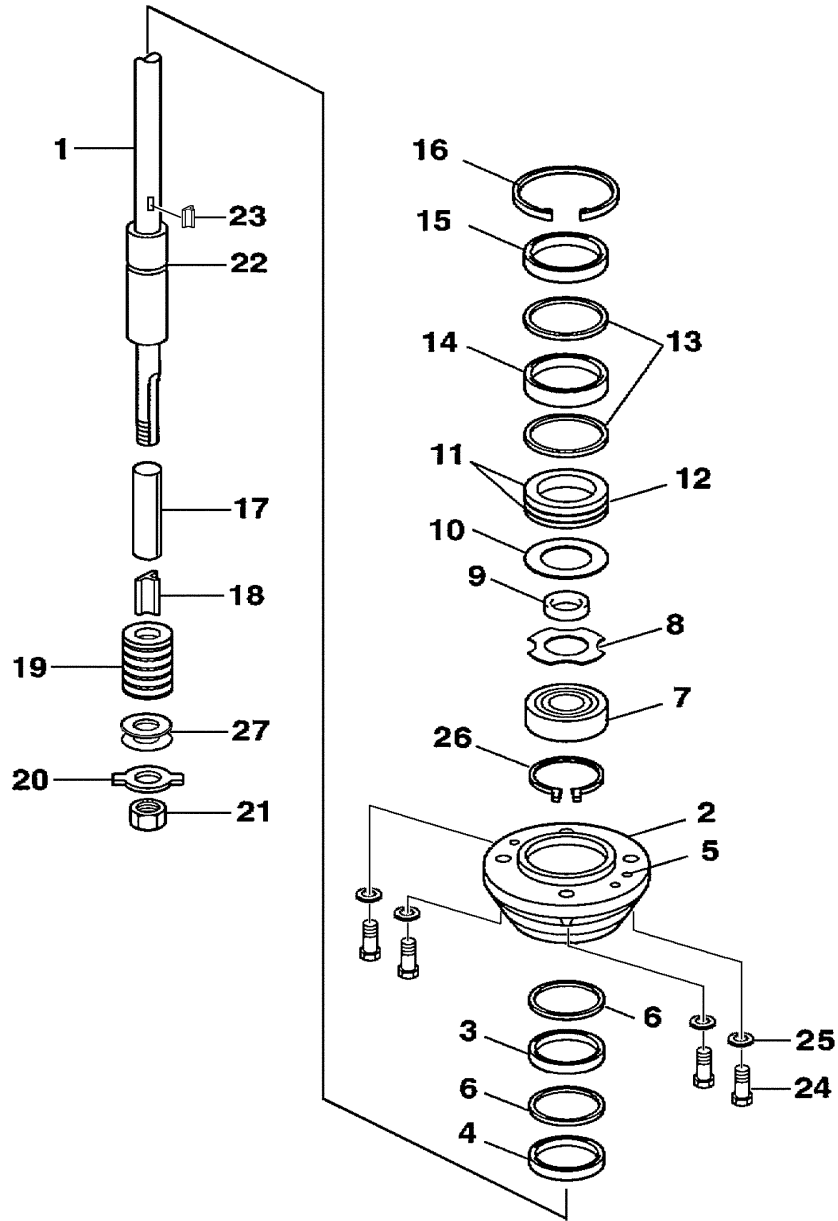

# Part List

F40MJHA-PUMP 2002 / INTAKE ASSEMBLY F40

REF - NO	PART NUMBER	PART NAME	QUANTITY	REMARKS
1	6H4-JD000-31-21	INTAKE ASSEMBLY 6-1/8	1	
2	6H4-JD000-07-00	.INTAKE CASING 6-1/8	1	
3	6H4-JD000-93-22	.LINER 6-1/8 W/HARDWARE	1	REF # 6 & 7
4	6H4-JD000-16-00	.GRILL BAR	1	
5	6H4-JD000-14-00	.GRILL ROD	2	
6	6H4-JD005-72-00	.BOLT	2	
7	6H4-JD006-38-00	.WASHER, SPRING LOCK	2	
8	6H4-JD000-08-22	IMPELLER	1	
9	6H1-JD005-73-00	.BOLT	6	

## Part List

F40MJHA-PUMP 2002 / MAIN HOUSING F40

REF - NO	PART NUMBER	PART NAME	QUANTITY	REMARKS
1	63D-JD001-36-90	MAIN HOUSING	1	
2	6H4-JD006-31-00	DOWEL PIN	2	
3	6H4-JD009-75-00	GREASE HOSE	1	
4	6H4-JD005-39-00	GREASE FITTING	1	
5	6H4-JD008-46-00	U-BOLT	1	
6	6H4-JD006-21-00	NUT, NYLOC	2	
7	6H4-JD000-80-00	EXHAUST TUBE	1	
8	6H4-JD001-16-90	GATE BUMPER	1	
9	6H4-JD001-03-50	SHIFT CAM, MEDIUM	1	
10	6H4-JD001-04-30	SHAFT, ROLLER	1	
11	6H1-JD005-73-00	BOLT	1	
12	63D-JD005-53-02	BALL END	1	
13	6H4-JD006-23-00	NYLOC	1	
14	6H4-JD005-74-10	BOLT, HEX HEAD NYLOC	1	
15	6H4-JD001-03-60	CAM, ECCENTRIC DRILLED	1	
16	6H4-JD001-04-20	SHAFT, ROLLER	1	
17	6H4-JD006-35-00	WASHER, PLAIN	1	
18	6H4-JD006-24-00	NUT, FIBER LOCK	2	
19	6H4-JD001-56-00	BRACKET, CABLE SUPPORT	1	
20	6H4-JD005-43-00	CABLE CLAMP	1	
21	6H4-JD005-61-00	SCREW	2	
22	6H4-JD006-19-00	NUT, FIBER LOCK	2	
23	6H4-JD005-72-00	BOLT	2	
24	6H4-JD006-35-00	WASHER, PLAIN	2	
25	6H4-JD001-17-60	GATE ASSY. MED CAM	1	
26	6H4-JD011-75-01	REVERSE GATE, MEDIUM	1	
27	6H4-JD005-35-00	NYLON SLEEVE	2	
28	6H4-JD008-22-00	PIN, REVERSE PIVOT	2	
29	6H4-JD005-74-00	BOLT	2	
30	6H4-JD005-42-00	SHIM	1	
31	6H4-JD001-02-40	FLUSH SCREW	1	
32	6H4-JD001-02-50	WASHER, FIBER M8	1	
33	6H4-JD001-03-70	BUSHING, CAM	1	
34	6H4-JD001-03-80	WASHER, CAM	1	
35	6H4-JD001-03-90	SHIM, CAM	2	
36	6H4-JD001-17-00	SPRING, GATE BUMPER	1	
37	67C-JD005-59-02	SCREW, NYLOC	1	
38	6H4-JD001-17-70	WASHER, SPRING	1	
39	6H4-JD006-40-00	WASHER, SPRING LOCK	4	
40	6H4-JD006-03-00	BOLT, 5/16"-18 X 2-1/2"	2	
41	6H4-JD005-99-00	BOLT, HEX HEAD	2	