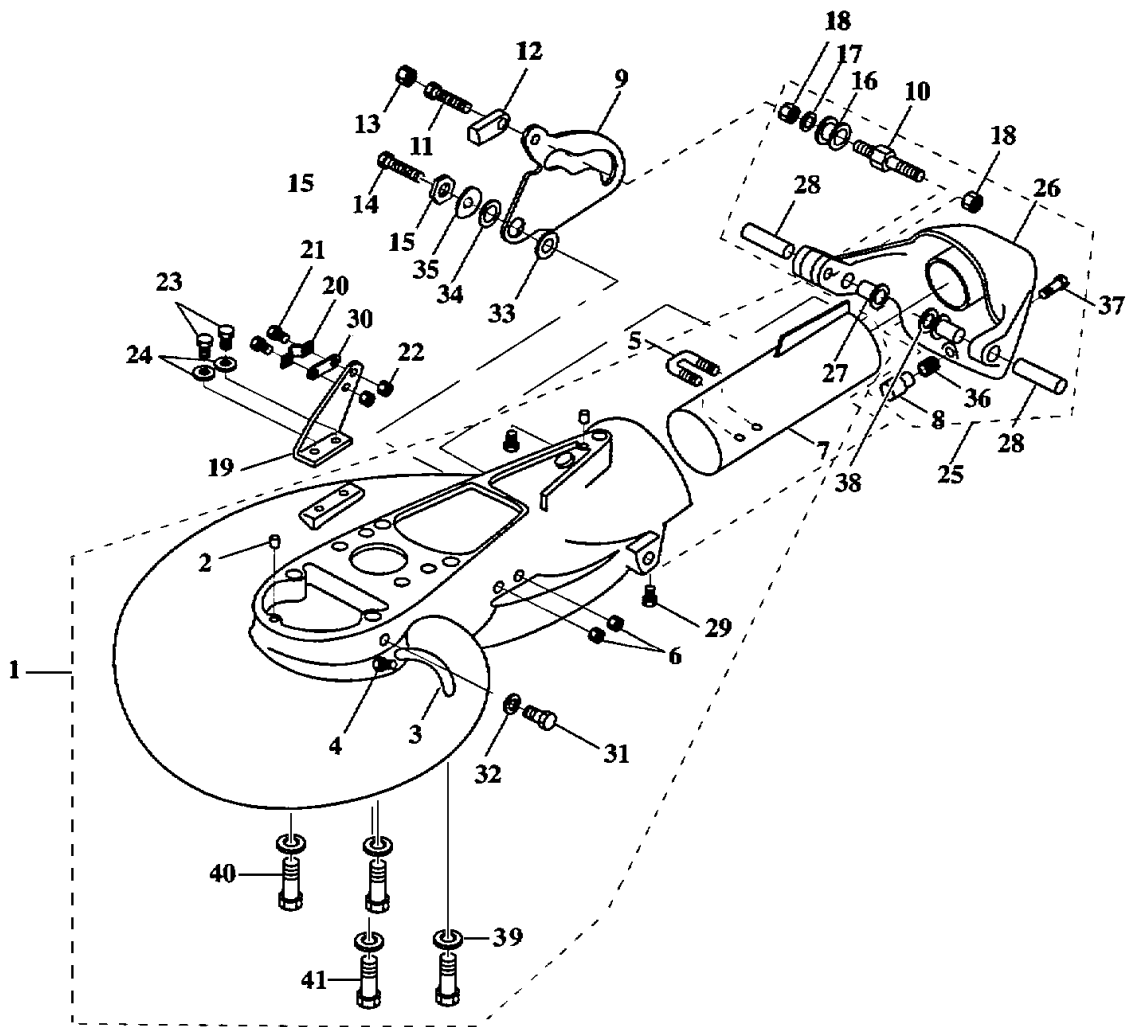

Part List

F40MJHA-PUMP 2002 / MAIN HOUSING F50 60

REF - NO	PART NUMBER	PART NAME	QUANTITY	REMARKS
1	63D-JD001-36-90	MAIN HOUSING	1	
2	6H4-JD006-31-00	DOWEL PIN	2	
3	6H4-JD009-75-00	GREASE HOSE	1	
4	6H4-JD005-39-00	GREASE FITTING	1	
5	6H4-JD008-46-00	U-BOLT	1	
6	6H4-JD006-21-00	NUT, NYLOC	2	
7	6H4-JD000-80-00	EXHAUST TUBE	1	
8	6H4-JD001-16-90	GATE BUMPER	1	
9	6H4-JD001-03-50	SHIFT CAM, MEDIUM	1	
10	6H4-JD001-04-30	SHAFT, ROLLER	1	
11	6H1-JD005-73-00	BOLT	1	
12	63D-JD005-53-02	BALL END	1	
13	6H4-JD006-23-00	NYLOC	1	
14	6H4-JD005-74-10	BOLT, HEX HEAD NYLOC	1	
15	6H4-JD001-03-60	CAM, ECCENTRIC DRILLED	1	
16	6H4-JD001-04-20	SHAFT, ROLLER	1	
17	6H4-JD006-35-00	WASHER, PLAIN	1	
18	6H4-JD006-24-00	NUT, FIBER LOCK	2	
19	6H4-JD001-56-00	BRACKET, CABLE SUPPORT	1	
20	6H4-JD005-43-00	CABLE CLAMP	1	
21	6H4-JD005-61-00	SCREW	2	
22	6H4-JD006-19-00	NUT, FIBER LOCK	2	
23	6H4-JD005-72-00	BOLT	2	
24	6H4-JD006-35-00	WASHER, PLAIN	2	
25	6H4-JD001-17-60	GATE ASSY. MED CAM	1	
26	6H4-JD011-75-01	REVERSE GATE, MEDIUM	1	
27	6H4-JD005-35-00	NYLON SLEEVE	2	
28	6H4-JD008-22-00	PIN, REVERSE PIVOT	2	
29	6H4-JD005-74-00	BOLT	2	
30	6H4-JD005-42-00	SHIM	1	
31	6H4-JD001-02-40	FLUSH SCREW	1	
32	6H4-JD001-02-50	WASHER, FIBER M8	1	
33	6H4-JD001-03-70	BUSHING, CAM	1	
34	6H4-JD001-03-80	WASHER, CAM	1	
35	6H4-JD001-03-90	SHIM, CAM	2	
36	6H4-JD001-17-00	SPRING, GATE BUMPER	1	
37	67C-JD005-59-02	SCREW, NYLOC	1	
38	6H4-JD001-17-70	WASHER, SPRING	1	
39	6H4-JD006-40-00	WASHER, SPRING LOCK	4	
40	6H4-JD006-03-00	BOLT, 5/16"-18 X 2-1/2"	2	
41	6H4-JD005-99-00	BOLT, HEX HEAD	2