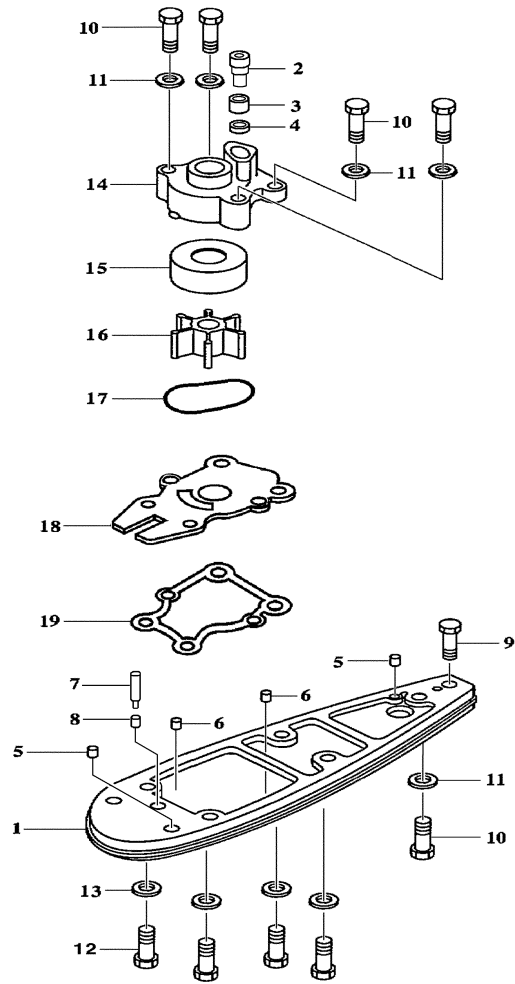

## Part List

F40MJHA-PUMP 2002 / MAIN HOUSING F40

REF - NO	PART NUMBER	PART NAME	QUANTITY	REMARKS
1	63D-JD001-36-90	MAIN HOUSING	1	
2	6H4-JD006-31-00	DOWEL PIN	2	
3	6H4-JD009-75-00	GREASE HOSE	1	
4	6H4-JD005-39-00	GREASE FITTING	1	
5	6H4-JD008-46-00	U-BOLT	1	
6	6H4-JD006-21-00	NUT, NYLOC	2	
7	6H4-JD000-80-00	EXHAUST TUBE	1	
8	6H4-JD001-16-90	GATE BUMPER	1	
9	6H4-JD001-03-50	SHIFT CAM, MEDIUM	1	
10	6H4-JD001-04-30	SHAFT, ROLLER	1	
11	6H1-JD005-73-00	BOLT	1	
12	63D-JD005-53-02	BALL END	1	
13	6H4-JD006-23-00	NYLOC	1	
14	6H4-JD005-74-10	BOLT, HEX HEAD NYLOC	1	
15	6H4-JD001-03-60	CAM, ECCENTRIC DRILLED	1	
16	6H4-JD001-04-20	SHAFT, ROLLER	1	
17	6H4-JD006-35-00	WASHER, PLAIN	1	
18	6H4-JD006-24-00	NUT, FIBER LOCK	2	
19	6H4-JD001-56-00	BRACKET, CABLE SUPPORT	1	
20	6H4-JD005-43-00	CABLE CLAMP	1	
21	6H4-JD005-61-00	SCREW	2	
22	6H4-JD006-19-00	NUT, FIBER LOCK	2	
23	6H4-JD005-72-00	BOLT	2	
24	6H4-JD006-35-00	WASHER, PLAIN	2	
25	6H4-JD001-17-60	GATE ASSY. MED CAM	1	
26	6H4-JD011-75-01	REVERSE GATE, MEDIUM	1	
27	6H4-JD005-35-00	NYLON SLEEVE	2	
28	6H4-JD008-22-00	PIN, REVERSE PIVOT	2	
29	6H4-JD005-74-00	BOLT	2	
30	6H4-JD005-42-00	SHIM	1	
31	6H4-JD001-02-40	FLUSH SCREW	1	
32	6H4-JD001-02-50	WASHER, FIBER M8	1	
33	6H4-JD001-03-70	BUSHING, CAM	1	
34	6H4-JD001-03-80	WASHER, CAM	1	
35	6H4-JD001-03-90	SHIM, CAM	2	
36	6H4-JD001-17-00	SPRING, GATE BUMPER	1	
37	67C-JD005-59-02	SCREW, NYLOC	1	
38	6H4-JD001-17-70	WASHER, SPRING	1	
39	6H4-JD006-40-00	WASHER, SPRING LOCK	4	
40	6H4-JD006-03-00	BOLT, 5/16"-18 X 2-1/2"	2	
41	6H4-JD005-99-00	BOLT, HEX HEAD	2	