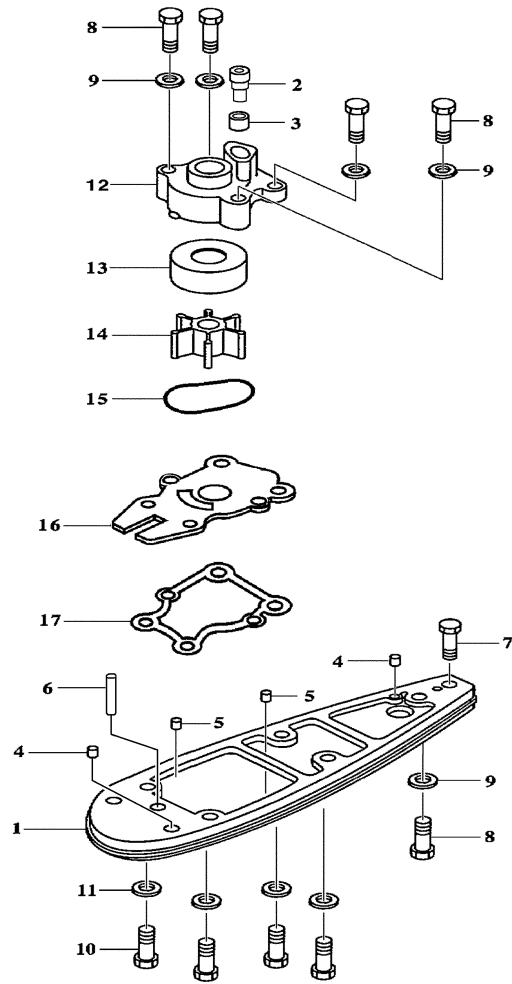

Part List

F40MJHA-PUMP 2002 / WATER PUMP ADAPTER F50 60

REF - NO	PART NUMBER	PART NAME	QUANTITY	REMARKS
1	63D-JD001-36-60	ADAPTER PLATE (AJ)	1	
2	63D-JD001-37-70	EXTENSION, WATER TUBE	1	
3	663-44366-00-00	DAMPER, WATER SEAL 2	1	
4	6H4-JD006-16-60	PIN, DOWEL	2	
5	93604-08062-00	PIN, DOWEL	2	
6	63D-JD001-37-80	SHIFT ROD GUIDE, BRASS	1	
7	6H4-JD006-07-00	BOLT	1	
8	6H4-JD005-91-00	BOLT	5	
9	6H4-JD006-40-00	WASHER, SPRING LOCK	5	
10	6H4-JD005-92-00	BOLT	4	
11	6H4-JD006-36-00	WASHER, LOCK M10	4	
12	62Y-44311-10-00	HOUSING, WATER PUMP	1	
13	63D-44322-00-00	.INSERT, CARTRIDGE	1	
14	6H3-44352-00-00	.IMPELLER	1	
15	93210-59MG7-00	.O-RING	1	
16	63D-44323-00-00	.OUTER PLATE, CARTRIDGE	1	
17	63D-44316-00-00	.GASKET, WATER PUMP	1	

Part Notes

F40MJHA-PUMP 2002 / WATER PUMP ADAPTER F50 60

PART NUMBER	NOTE TEXT
6H3-44352-00-00	OEM: This part number is among the Top 100 Most Popular Marine Maintenance Parts as of February 2013.