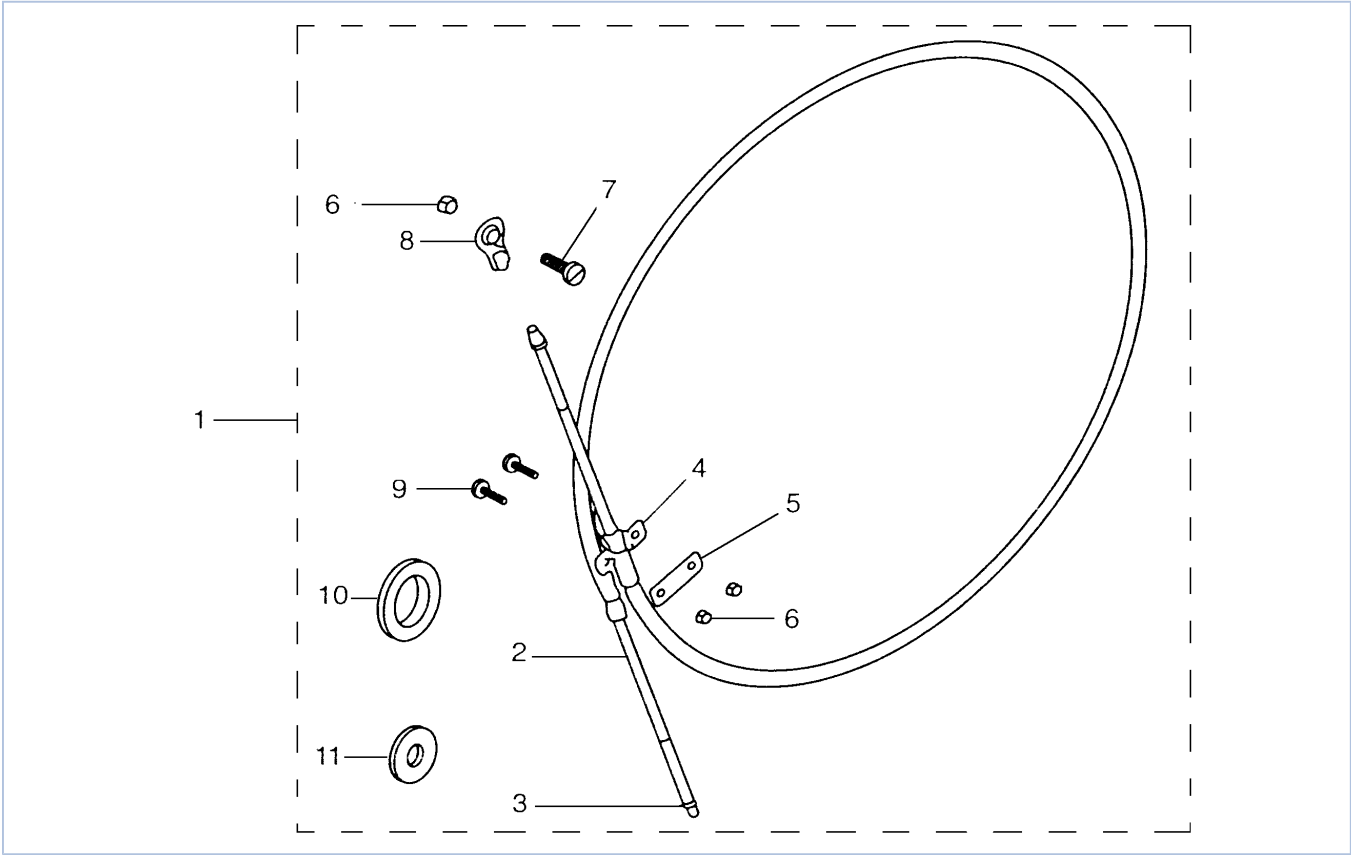

# Part List

F40MJHA-PUMP 2002 / WATER PUMP ADAPTER F40

REF - NO	PART NUMBER	PART NAME	QUANTITY	REMARKS
1	63D-JD001-36-00	ADAPTER PLATE (AJ)	1	
2	63D-JD001-37-70	EXTENSION, WATER TUBE	1	
3	663-44366-00-00	DAMPER, WATER SEAL 2	1	
4	67C-JD016-49-00	SPACER, WATER TUBE	1	
5	6H4-JD006-16-00	DOWEL PIN	2	
6	93604-08062-00	PIN, DOWEL	2	
7	67C-JD016-51-00	SHIFT ROD GIUIDE AJ-43	1	
8	67C-JD016-50-00	CUSHION, SHIFT ROD GUIDE	1	
9	6H4-JD006-07-00	BOLT	1	
10	6H4-JD005-91-00	BOLT	5	
11	6H4-JD006-40-00	WASHER, SPRING LOCK	5	
12	6H4-JD005-92-00	BOLT	4	
13	6H4-JD006-36-00	WASHER, LOCK M10	4	
14	67C-44311-10-00	HOUSING, WATER PUMP	1	
15	63D-44322-00-00	.INSERT, CARTRIDGE	1	
16	6H4-44352-02-00	.IMPELLER	1	
17	93210-59MG7-00	.O-RING	1	
18	66T-44323-00-00	.OUTER PLATE, CARTRIDGE	1	
19	63D-44316-00-00	.GASKET, WATER PUMP	1	