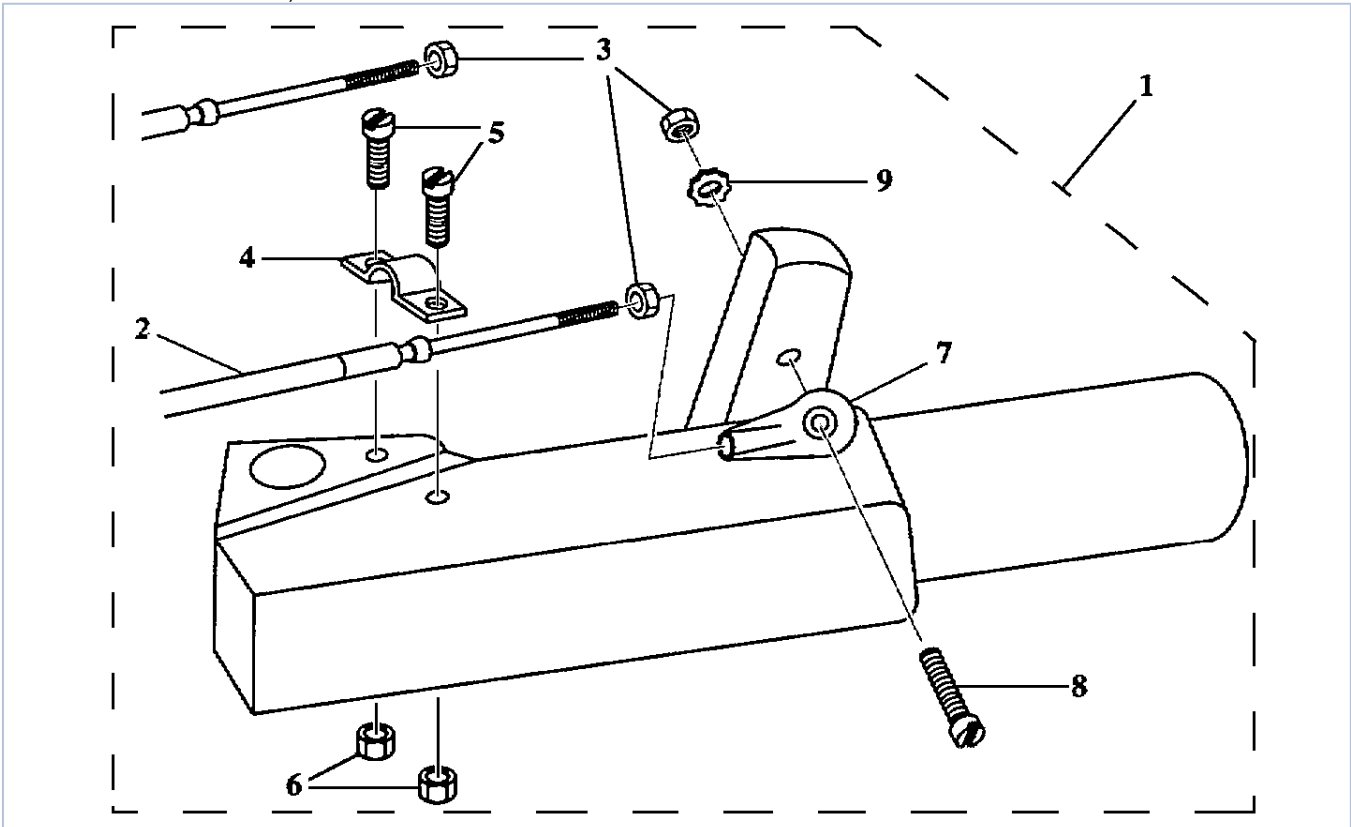

Part List

F40MJHA-PUMP 2002 / TILLER STEERING SHIFT CABLE F50 PORT

REF - NO	PART NUMBER	PART NAME	QUANTITY	REMARKS
1	63D-JD001-38-20	CABLE, SHIFT ASSEMBLY 4'	1	
2	63D-JD000-54-72	.CABLE, SHIFT 5'	1	OPTIONAL
2	63D-JD005-47-00	.CABLE, SHIFT 4'	1	
3	63D-JD006-21-01	.NUT, HEX 10-32	3	
4	6H4-JD005-43-00	.CABLE CLAMP	1	
5	6H4-JD005-61-00	.SCREW	2	
6	6H4-JD006-19-00	.NUT, FIBER LOCK	2	
7	65F-JD005-53-01	.BALL END #10	1	
8	63D-JD005-58-02	.SCREW, PAN HD FIL 10-32 X 34	1	
9	6H4-JD006-37-00	.WASHER, SPRING LOCK #10	1