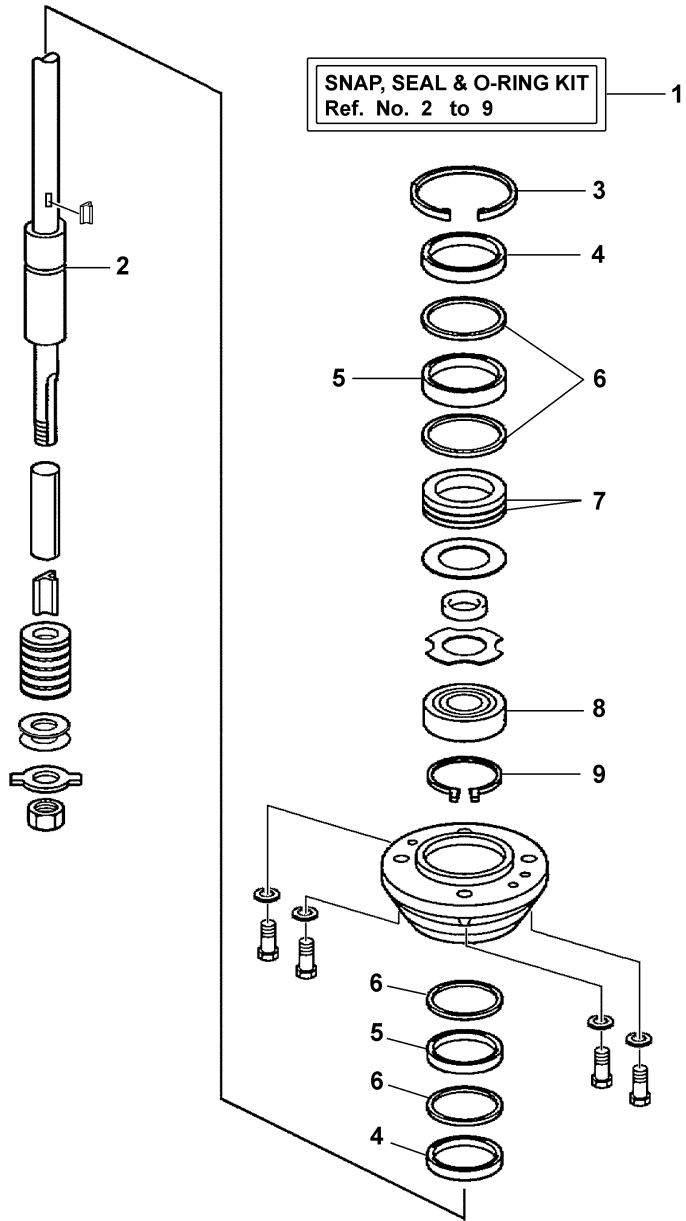

## Part List

F40MJHA-PUMP 2002 / WATER PUMP ADAPTER F50 60

REF - NO	PART NUMBER	PART NAME	QUANTITY	REMARKS
1	63D-JD001-36-60	ADAPTER PLATE (AJ)	1	
2	63D-JD001-37-70	EXTENSION, WATER TUBE	1	
3	663-44366-00-00	DAMPER, WATER SEAL 2	1	
4	6H4-JD006-16-60	PIN, DOWEL	2	
5	93604-08062-00	PIN, DOWEL	2	
6	63D-JD001-37-80	SHIFT ROD GUIDE, BRASS	1	
7	6H4-JD006-07-00	BOLT	1	
8	6H4-JD005-91-00	BOLT	5	
9	6H4-JD006-40-00	WASHER, SPRING LOCK	5	
10	6H4-JD005-92-00	BOLT	4	
11	6H4-JD006-36-00	WASHER, LOCK M10	4	
12	62Y-44311-10-00	HOUSING, WATER PUMP	1	
13	63D-44322-00-00	.INSERT, CARTRIDGE	1	
14	6H3-44352-00-00	.IMPELLER	1	
15	93210-59MG7-00	.O-RING	1	
16	63D-44323-00-00	.OUTER PLATE, CARTRIDGE	1	
17	63D-44316-00-00	.GASKET, WATER PUMP	1	

# Part List

F40MJHA-PUMP 2002 / TILLER STEERING SHIFT CABLE F50 PORT

REF - NO	PART NUMBER	PART NAME	QUANTITY	REMARKS
1	63D-JD001-38-20	CABLE, SHIFT ASSEMBLY 4'	1	
2	63D-JD000-54-72	.CABLE, SHIFT 5'	1	OPTIONAL
2	63D-JD005-47-00	.CABLE, SHIFT 4'	1	
3	63D-JD006-21-01	.NUT, HEX 10-32	3	
4	6H4-JD005-43-00	.CABLE CLAMP	1	
5	6H4-JD005-61-00	.SCREW	2	
6	6H4-JD006-19-00	.NUT, FIBER LOCK	2	
7	65F-JD005-53-01	.BALL END #10	1	
8	63D-JD005-58-02	.SCREW, PAN HD FIL 10-32 X 34	1	
9	6H4-JD006-37-00	.WASHER, SPRING LOCK #10	1	

# Part List

F40MJHA-PUMP 2002 / TILLER STEERING SHIFT CABLE F60 STBD

REF - NO	PART NUMBER	PART NAME	QUANTITY	REMARKS
1	67F-JD000-15-66	CABLE, SHIFT ASSEMBLY Y100-4	1	
2	62Y-JD000-54-72	.CABLE 5 FT	1	
3	63D-JD006-21-01	.NUT, HEX 10-32	2	
4	6H4-JD005-43-00	.CABLE CLAMP	1	
5	6H4-JD005-42-00	.SHIM	1	
6	6H4-JD006-21-00	.NUT, NYLOC	3	
7	67F-JD000-15-67	.SCREW, ROD END	1	
8	67F-JD005-53-01	.BALL END #10	1	
9	6H4-JD005-58-00	.SCREW, FIL HD SLOTTED	2	
10	67F-JD000-15-68	.SHIM WASHER, SMALL	1	
11	67F-JD000-15-69	.SHIM WASHER, LARGE	1	