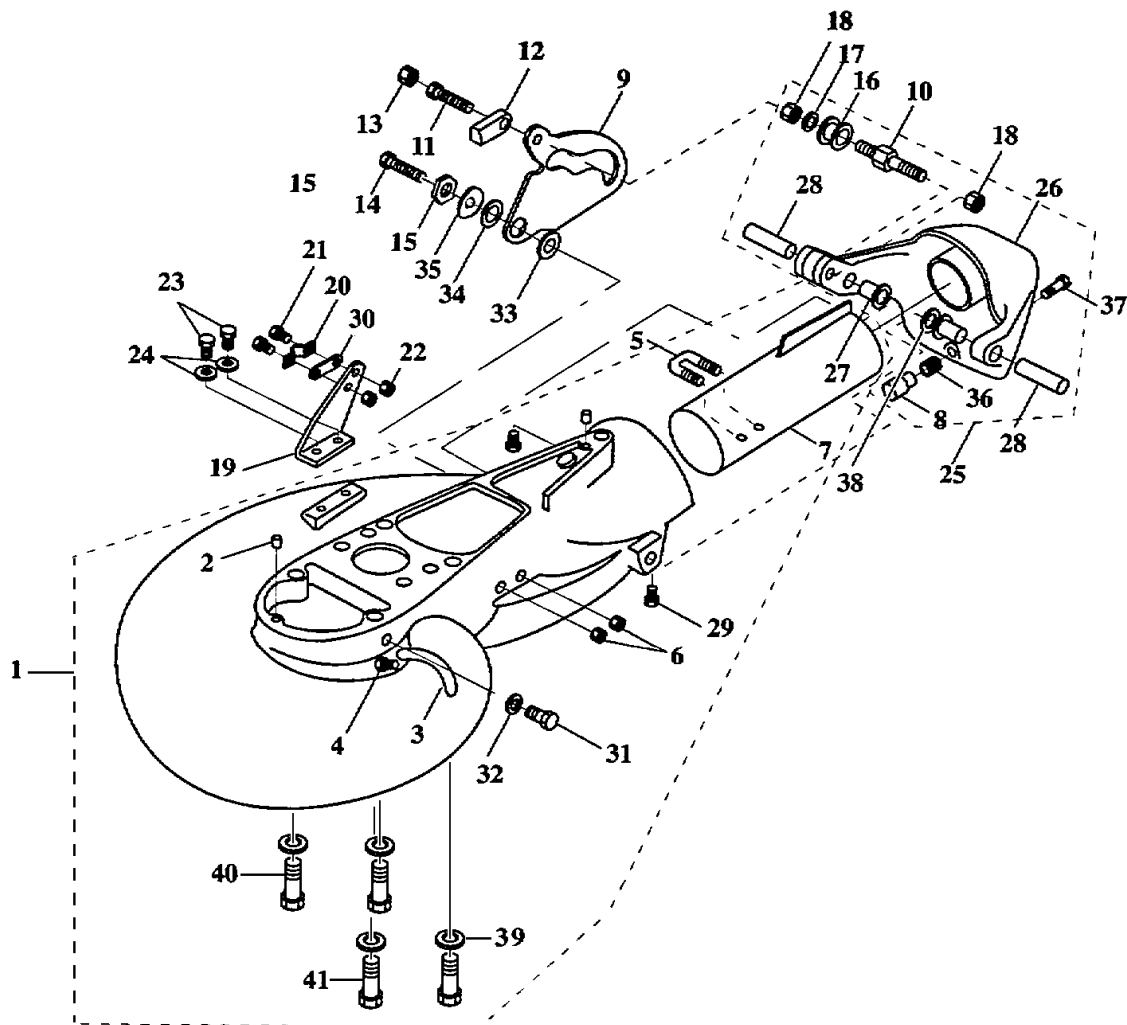

Part List

F40MJHA-PUMP 2002 / MAIN HOUSING F40

REF - NO	PART NUMBER	PART NAME	QUANTITY	REMARKS
1	63D-JD001-36-90	MAIN HOUSING	1	
2	6H4-JD006-31-00	DOWEL PIN	2	
3	6H4-JD009-75-00	GREASE HOSE	1	
4	6H4-JD005-39-00	GREASE FITTING	1	
5	6H4-JD008-46-00	U-BOLT	1	
6	6H4-JD006-21-00	NUT, NYLOC	2	
7	6H4-JD000-80-00	EXHAUST TUBE	1	
8	6H4-JD001-16-90	GATE BUMPER	1	
9	6H4-JD001-03-50	SHIFT CAM, MEDIUM	1	
10	6H4-JD001-04-30	SHAFT, ROLLER	1	
11	6H1-JD005-73-00	BOLT	1	
12	63D-JD005-53-02	BALL END	1	
13	6H4-JD006-23-00	NYLOC	1	
14	6H4-JD005-74-10	BOLT, HEX HEAD NYLOC	1	
15	6H4-JD001-03-60	CAM, ECCENTRIC DRILLED	1	
16	6H4-JD001-04-20	SHAFT, ROLLER	1	
17	6H4-JD006-35-00	WASHER, PLAIN	1	
18	6H4-JD006-24-00	NUT, FIBER LOCK	2	
19	6H4-JD001-56-00	BRACKET, CABLE SUPPORT	1	
20	6H4-JD005-43-00	CABLE CLAMP	1	
21	6H4-JD005-61-00	SCREW	2	
22	6H4-JD006-19-00	NUT, FIBER LOCK	2	
23	6H4-JD005-72-00	BOLT	2	
24	6H4-JD006-35-00	WASHER, PLAIN	2	
25	6H4-JD001-17-60	GATE ASSY. MED CAM	1	
26	6H4-JD011-75-01	REVERSE GATE, MEDIUM	1	
27	6H4-JD005-35-00	NYLON SLEEVE	2	
28	6H4-JD008-22-00	PIN, REVERSE PIVOT	2	
29	6H4-JD005-74-00	BOLT	2	
30	6H4-JD005-42-00	SHIM	1	
31	6H4-JD001-02-40	FLUSH SCREW	1	
32	6H4-JD001-02-50	WASHER, FIBER M8	1	
33	6H4-JD001-03-70	BUSHING, CAM	1	
34	6H4-JD001-03-80	WASHER, CAM	1	
35	6H4-JD001-03-90	SHIM, CAM	2	
36	6H4-JD001-17-00	SPRING, GATE BUMPER	1	
37	67C-JD005-59-02	SCREW, NYLOC	1	
38	6H4-JD001-17-70	WASHER, SPRING	1	
39	6H4-JD006-40-00	WASHER, SPRING LOCK	4	
40	6H4-JD006-03-00	BOLT, 5/16"-18 X 2-1/2"	2	
41	6H4-JD005-99-00	BOLT, HEX HEAD	2