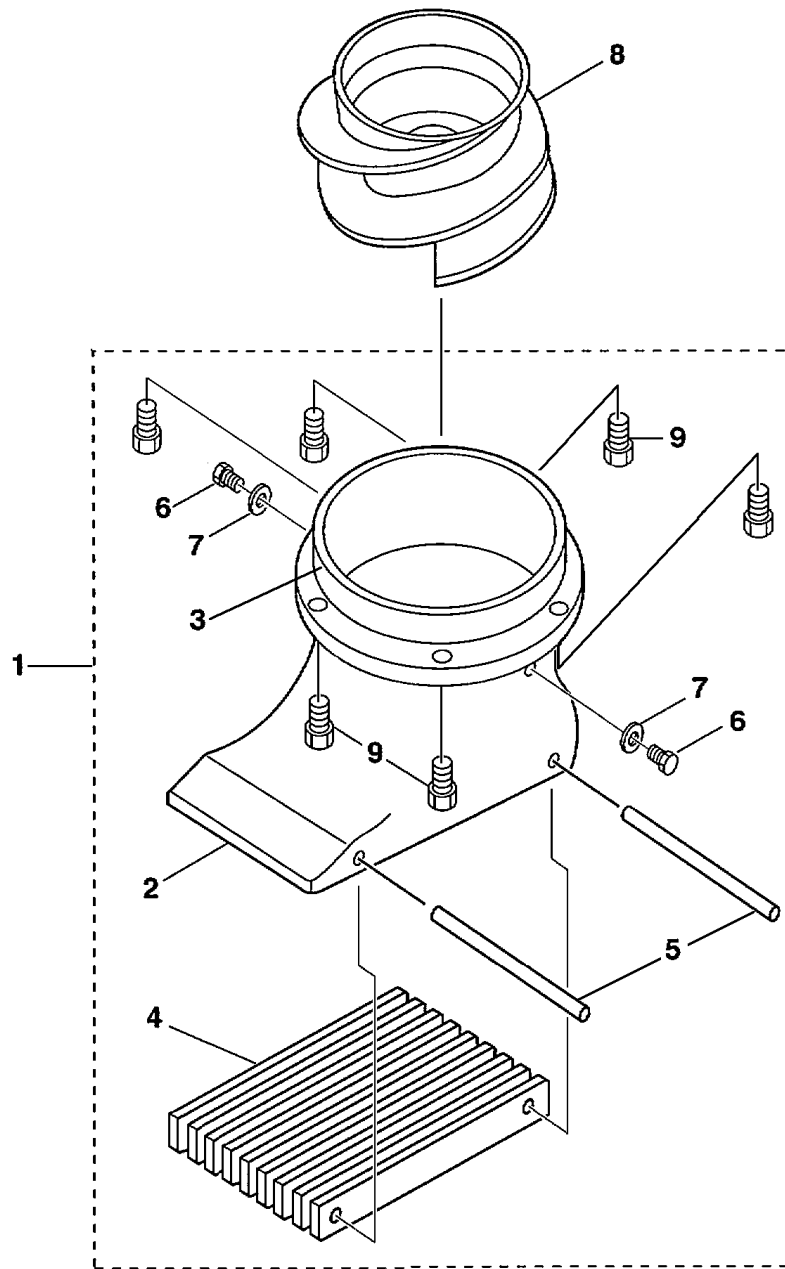

# Part List

F40MJHA-PUMP 2002 / WATER PUMP ADAPTER F40

REF - NO	PART NUMBER	PART NAME	QUANTITY	REMARKS
1	63D-JD001-36-00	ADAPTER PLATE (AJ)	1	
2	63D-JD001-37-70	EXTENSION, WATER TUBE	1	
3	663-44366-00-00	DAMPER, WATER SEAL 2	1	
4	67C-JD016-49-00	SPACER, WATER TUBE	1	
5	6H4-JD006-16-00	DOWEL PIN	2	
6	93604-08062-00	PIN, DOWEL	2	
7	67C-JD016-51-00	SHIFT ROD GIUIDE AJ-43	1	
8	67C-JD016-50-00	CUSHION, SHIFT ROD GUIDE	1	
9	6H4-JD006-07-00	BOLT	1	
10	6H4-JD005-91-00	BOLT	5	
11	6H4-JD006-40-00	WASHER, SPRING LOCK	5	
12	6H4-JD005-92-00	BOLT	4	
13	6H4-JD006-36-00	WASHER, LOCK M10	4	
14	67C-44311-10-00	HOUSING, WATER PUMP	1	
15	63D-44322-00-00	.INSERT, CARTRIDGE	1	
16	6H4-44352-02-00	.IMPELLER	1	
17	93210-59MG7-00	.O-RING	1	
18	66T-44323-00-00	.OUTER PLATE, CARTRIDGE	1	
19	63D-44316-00-00	.GASKET, WATER PUMP	1	

# Part List

F40MJHA-PUMP 2002 / TILLER STEERING SHIFT CABLE F40

REF - NO	PART NUMBER	PART NAME	QUANTITY	REMARKS
1	67F-JD001-56-61	CABLE, SHIFT ASSEMBLY AJS-43	1	
2	63D-JD000-54-71	.CABLE	1	OPTIONAL
2	63D-JD005-47-00	.CABLE, SHIFT 4'	1	
3	63D-JD006-21-01	.NUT, HEX 10-32	2	
4	6H4-JD005-43-00	.CABLE CLAMP	1	
5	6H4-JD005-42-00	.SHIM	1	
6	6H4-JD006-21-00	.NUT, NYLOC	3	
7	67F-JD000-15-67	.SCREW, ROD END	1	
8	67F-JD005-53-01	.BALL END #10	1	
9	6H4-JD005-58-00	.SCREW, FIL HD SLOTTED	2	
10	67F-JD000-15-69	.SHIM WASHER, LARGE	1	
11	67F-JD000-15-68	.SHIM WASHER, SMALL	1	