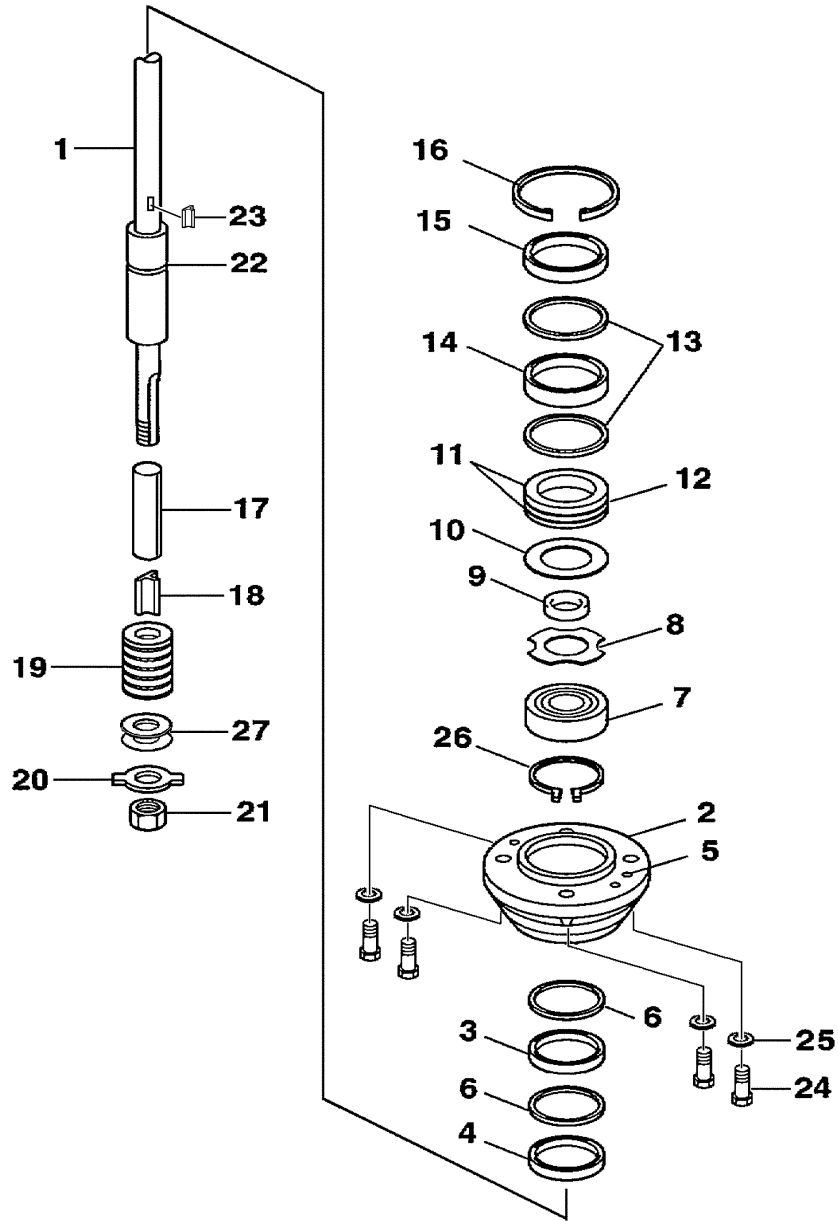

# Part List

F40MJHA-PUMP 2002 / WATER PUMP ADAPTER F40

REF - NO	PART NUMBER	PART NAME	QUANTITY	REMARKS
1	63D-JD001-36-00	ADAPTER PLATE (AJ)	1	
2	63D-JD001-37-70	EXTENSION, WATER TUBE	1	
3	663-44366-00-00	DAMPER, WATER SEAL 2	1	
4	67C-JD016-49-00	SPACER, WATER TUBE	1	
5	6H4-JD006-16-00	DOWEL PIN	2	
6	93604-08062-00	PIN, DOWEL	2	
7	67C-JD016-51-00	SHIFT ROD GIUIDE AJ-43	1	
8	67C-JD016-50-00	CUSHION, SHIFT ROD GUIDE	1	
9	6H4-JD006-07-00	BOLT	1	
10	6H4-JD005-91-00	BOLT	5	
11	6H4-JD006-40-00	WASHER, SPRING LOCK	5	
12	6H4-JD005-92-00	BOLT	4	
13	6H4-JD006-36-00	WASHER, LOCK M10	4	
14	67C-44311-10-00	HOUSING, WATER PUMP	1	
15	63D-44322-00-00	.INSERT, CARTRIDGE	1	
16	6H4-44352-02-00	.IMPELLER	1	
17	93210-59MG7-00	.O-RING	1	
18	66T-44323-00-00	.OUTER PLATE, CARTRIDGE	1	
19	63D-44316-00-00	.GASKET, WATER PUMP	1	

# Part List

F40MJHA-PUMP 2002 / TILLER STEERING SHIFT CABLE F40

REF - NO	PART NUMBER	PART NAME	QUANTITY	REMARKS
1	67F-JD001-56-61	CABLE, SHIFT ASSEMBLY AJS-43	1	
2	63D-JD000-54-71	.CABLE	1	OPTIONAL
2	63D-JD005-47-00	.CABLE, SHIFT 4'	1	
3	63D-JD006-21-01	.NUT, HEX 10-32	2	
4	6H4-JD005-43-00	.CABLE CLAMP	1	
5	6H4-JD005-42-00	.SHIM	1	
6	6H4-JD006-21-00	.NUT, NYLOC	3	
7	67F-JD000-15-67	.SCREW, ROD END	1	
8	67F-JD005-53-01	.BALL END #10	1	
9	6H4-JD005-58-00	.SCREW, FIL HD SLOTTED	2	
10	67F-JD000-15-69	.SHIM WASHER, LARGE	1	
11	67F-JD000-15-68	.SHIM WASHER, SMALL	1	

# Part List

F40MJHA-PUMP 2002 / INTAKE ASSEMBLY F50 60

REF - NO	PART NUMBER	PART NAME	QUANTITY	REMARKS
1	6H4-JD000-31-21	INTAKE ASSEMBLY 6-1/8	1	
2	6H4-JD000-07-00	INTAKE CASING 6-1/8	1	
3	6H4-JD000-93-22	LINER 6-1/8 W/HARDWARE	1	REF #. 6 & 7
4	6H4-JD000-16-00	GRILL BAR	9	
5	6H4-JD000-14-00	GRILL ROD	2	
6	6H4-JD005-72-00	BOLT	2	
7	6H4-JD000-38-00	WASHER, SPRING LOCK 1/4	2	
8	6H4-JD000-08-22	IMPELLER	1	
9	6H1-JD005-73-00	BOLT	6	