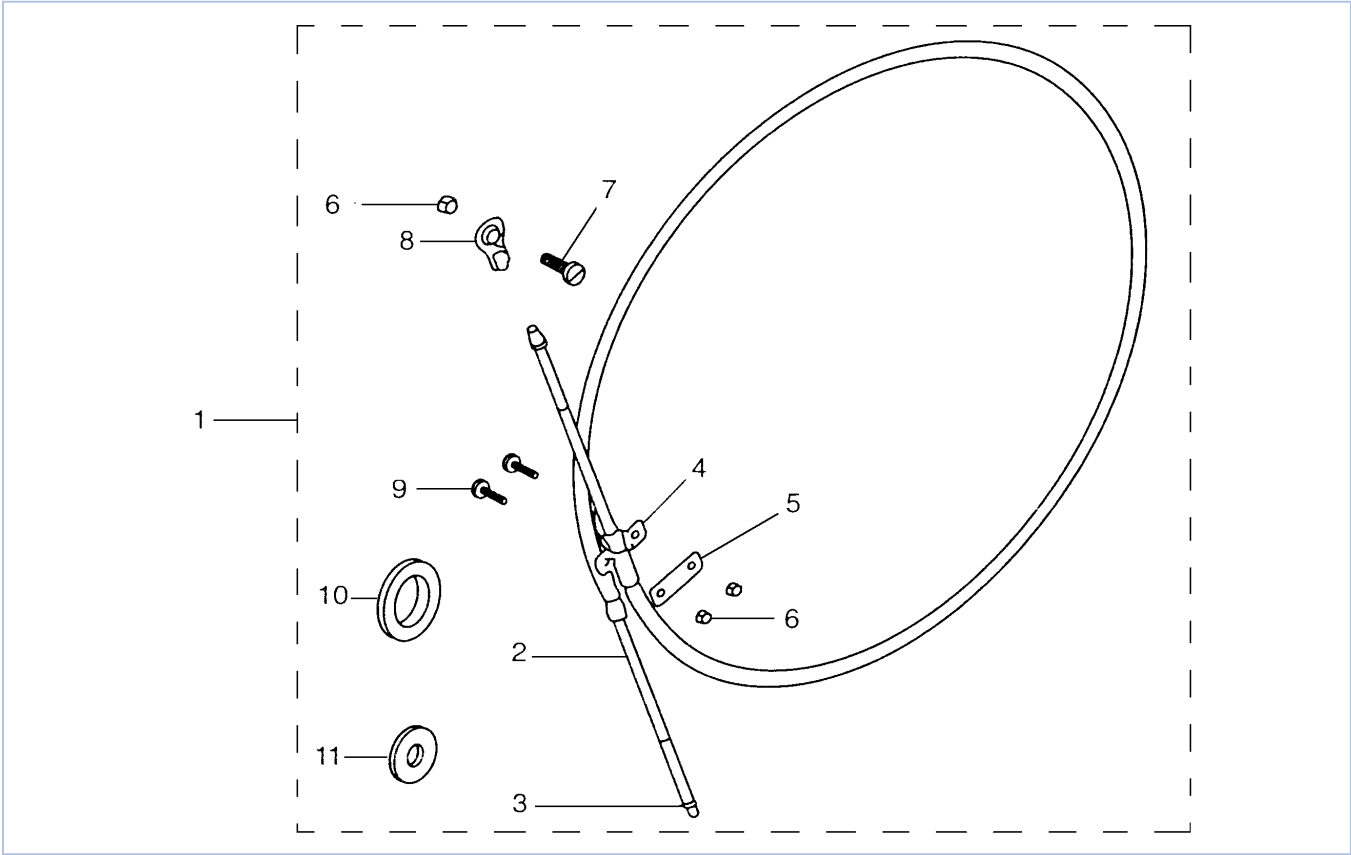

## Part List

F40MJHA-PUMP 2002 / WATER PUMP ADAPTER F50 60

REF - NO	PART NUMBER	PART NAME	QUANTITY	REMARKS
1	63D-JD001-36-60	ADAPTER PLATE (AJ)	1	
2	63D-JD001-37-70	EXTENSION, WATER TUBE	1	
3	663-44366-00-00	DAMPER, WATER SEAL 2	1	
4	6H4-JD006-16-60	PIN, DOWEL	2	
5	93604-08062-00	PIN, DOWEL	2	
6	63D-JD001-37-80	SHIFT ROD GUIDE, BRASS	1	
7	6H4-JD006-07-00	BOLT	1	
8	6H4-JD005-91-00	BOLT	5	
9	6H4-JD006-40-00	WASHER, SPRING LOCK	5	
10	6H4-JD005-92-00	BOLT	4	
11	6H4-JD006-36-00	WASHER, LOCK M10	4	
12	62Y-44311-10-00	HOUSING, WATER PUMP	1	
13	63D-44322-00-00	.INSERT, CARTRIDGE	1	
14	6H3-44352-00-00	.IMPELLER	1	
15	93210-59MG7-00	.O-RING	1	
16	63D-44323-00-00	.OUTER PLATE, CARTRIDGE	1	
17	63D-44316-00-00	.GASKET, WATER PUMP	1	

## Part Notes

F40MJHA-PUMP 2002 / WATER PUMP ADAPTER F50 60

PART NUMBER	NOTE TEXT
6H3-44352-00-00 	OEM: This part number is among the Top 100 Most Popular Marine Maintenance Parts as of February 2013.

# Part List

F40MJHA-PUMP 2002 / TILLER STEERING SHIFT CABLE F50 PORT

REF - NO	PART NUMBER	PART NAME	QUANTITY	REMARKS
1	63D-JD001-38-20	CABLE, SHIFT ASSEMBLY 4'	1	
2	63D-JD000-54-72	.CABLE, SHIFT 5'	1	OPTIONAL
2	63D-JD005-47-00	.CABLE, SHIFT 4'	1	
3	63D-JD006-21-01	.NUT, HEX 10-32	3	
4	6H4-JD005-43-00	.CABLE CLAMP	1	
5	6H4-JD005-61-00	.SCREW	2	
6	6H4-JD006-19-00	.NUT, FIBER LOCK	2	
7	65F-JD005-53-01	.BALL END #10	1	
8	63D-JD005-58-02	.SCREW, PAN HD FIL 10-32 X 34	1	
9	6H4-JD006-37-00	.WASHER, SPRING LOCK #10	1	